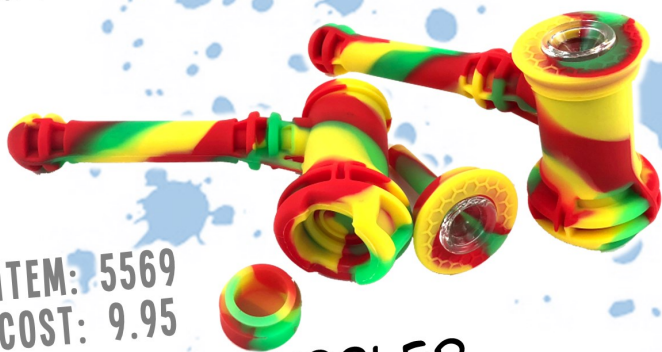

SILICONE

ITEM: 5570
COST: 2.25
CHILLUM

ITEM: 5571
COST: 3.95

3 INCH GLASS BOWL PIPE

ITEM: 5572
COST: 4.25

5 INCH GLASS BOWL PIPE

ITEM: 5568
COST: 4.50

4 INCH GLASS BOWL PIPE
WITH TOOL

ITEM: 5574
COST: 6.25

SHERLOCK

ITEM: 5569
COST: 9.95

HAMMER BUBBLER

ITEM: SHP
COST: 3.25

3.5 INCH METAL BOWL PIPE
WITH LID